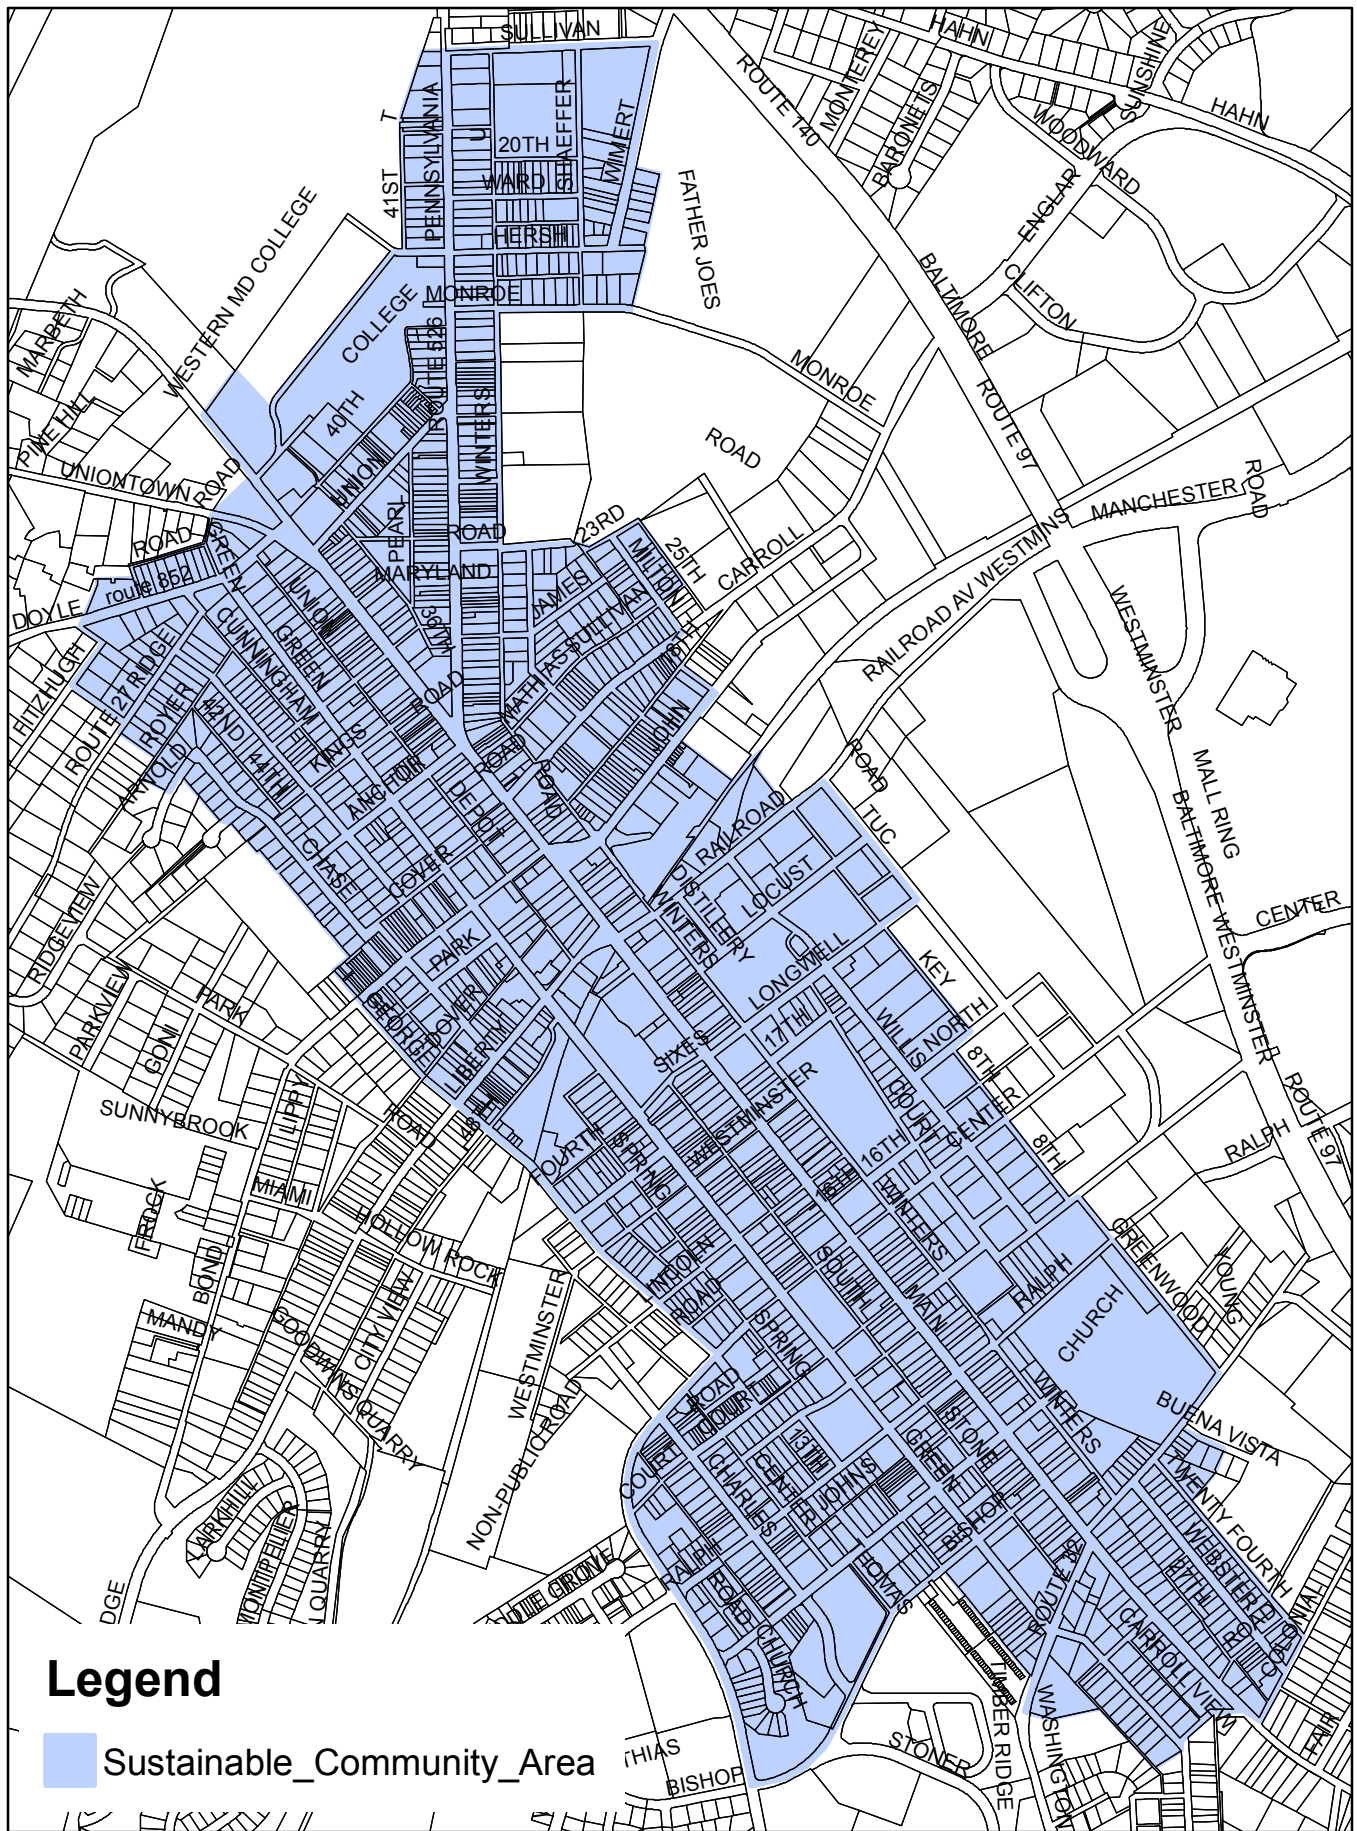

Sustainable Community Area

Legend

 Sustainable_Community_Area

0 340 680 1,360 2,040 2,720 Feet