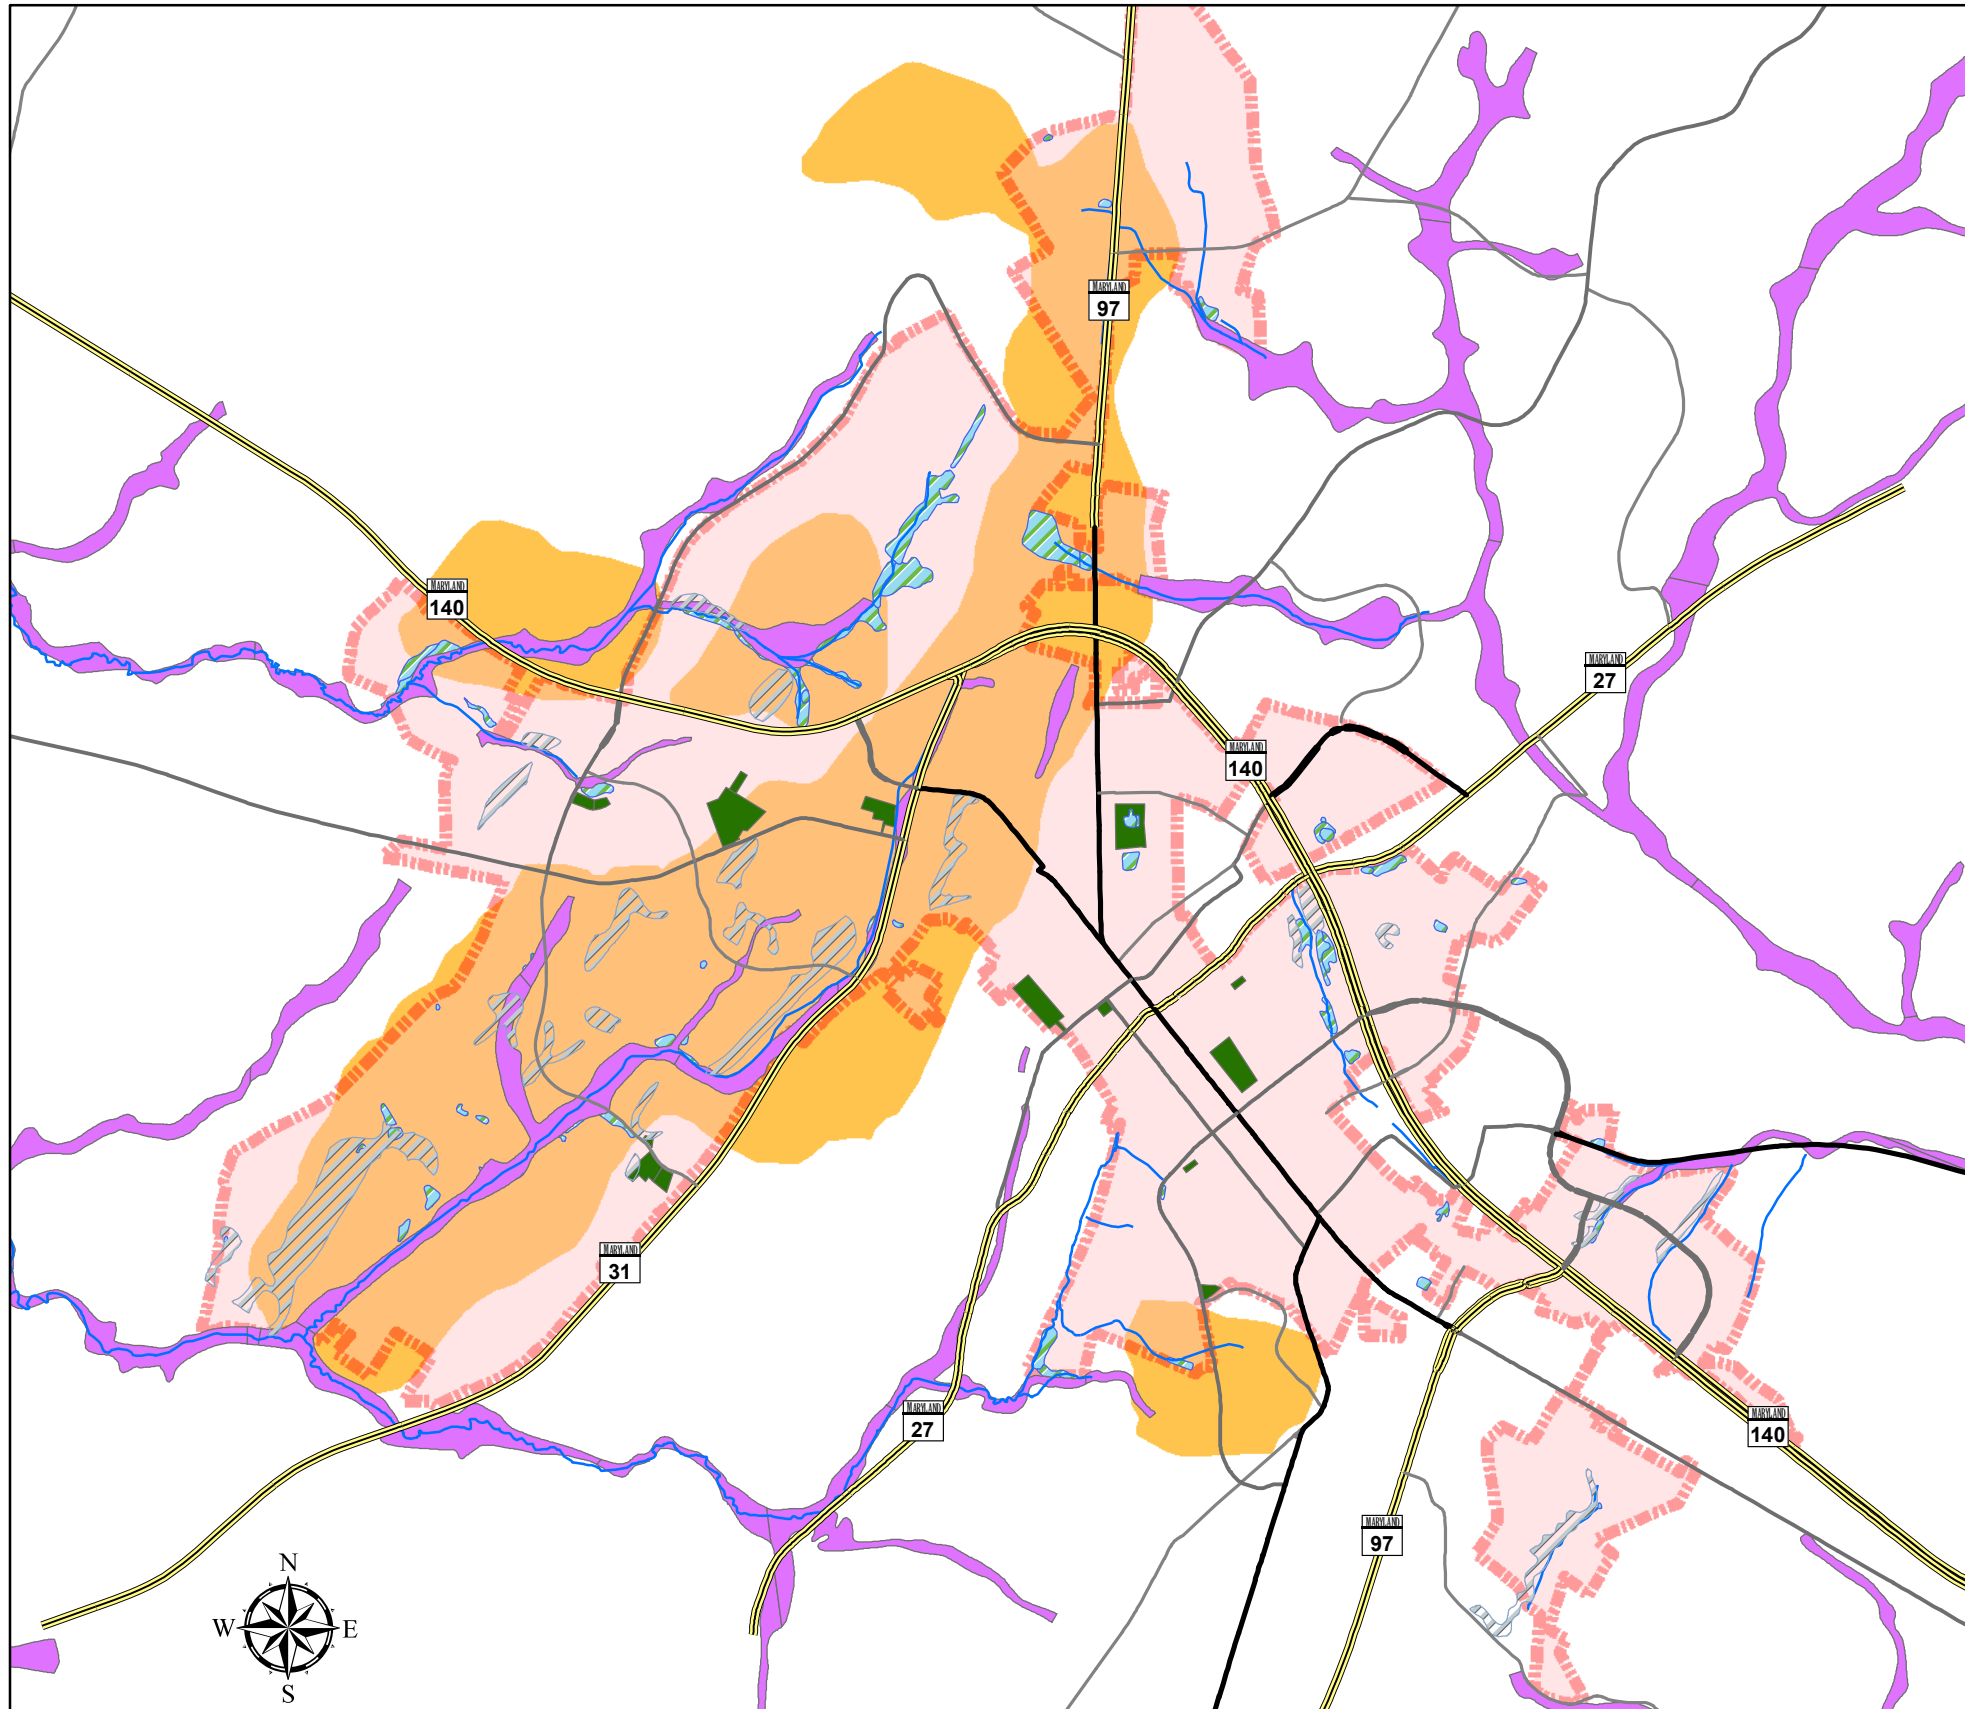

# Protected Environmental Features

## Legend

-  Steep Slopes
-  Streams
-  100 Yr. Floodplain
-  Wetlands
-  Parks
-  City Boundary
-  Wellhead Protection Area

Map Not to Scale